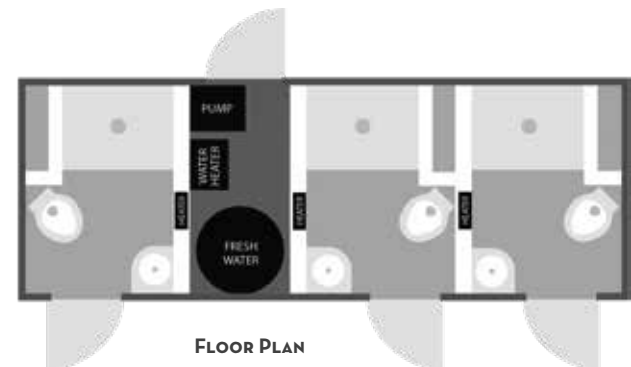

Satellite Suites™

18' 3-STATION | SHOWER COMBO

This trailer has three spacious, private shower rooms complete with sink and a toilet. Your customers will feel at ease showering and changing in a space all their own, with the added convenience of their own restroom facilities.

**Available internationally in Commercial and SPA interiors.*

COMMERCIAL GRAY

SPA GRAY

10'5" | 11'6"
w/AC

6'5" | 9'2"
w/STEPS

- NO. OF STATIONS** - 3
- FRESHWATER** - 200 GAL
- WASTEWATER** - 600 GAL
- WEIGHT** - 6,680 LBS
- WHEELS** - 16" ALUMINUM
- AXLE** - (2) 7,000 LB TORSION

FLOOR PLAN